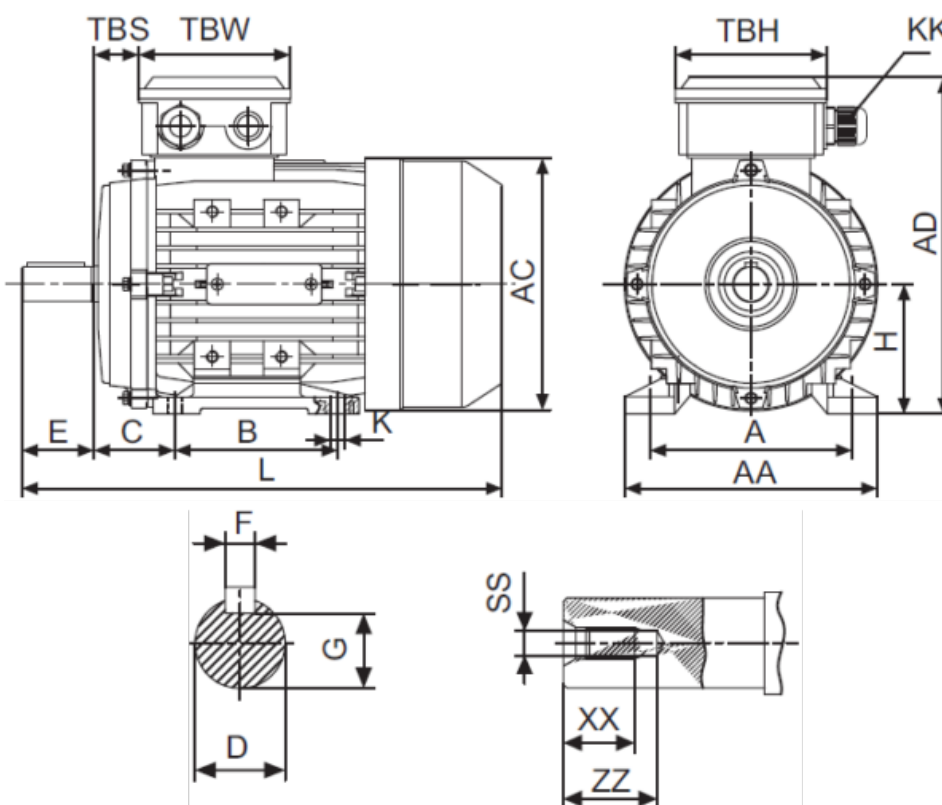

Data Sheet

Article number: 25400822009

Description: Kleedrive MS160M1-8 4kw 700 rpm
3x400/690V 50HZ IP55 B3

Measures

A = 254	F = 12	TBW = -
AA = 290	G = 37	XX = 36
AC = Ø313	H = 160	ZZ = 45
AD = 384	KK = 2-M32X1.5	
B = 210/254	L = 640	
C = 108	SS = M16	
D = Ø42	TBH = 143	
E = 110	TBS = 64	